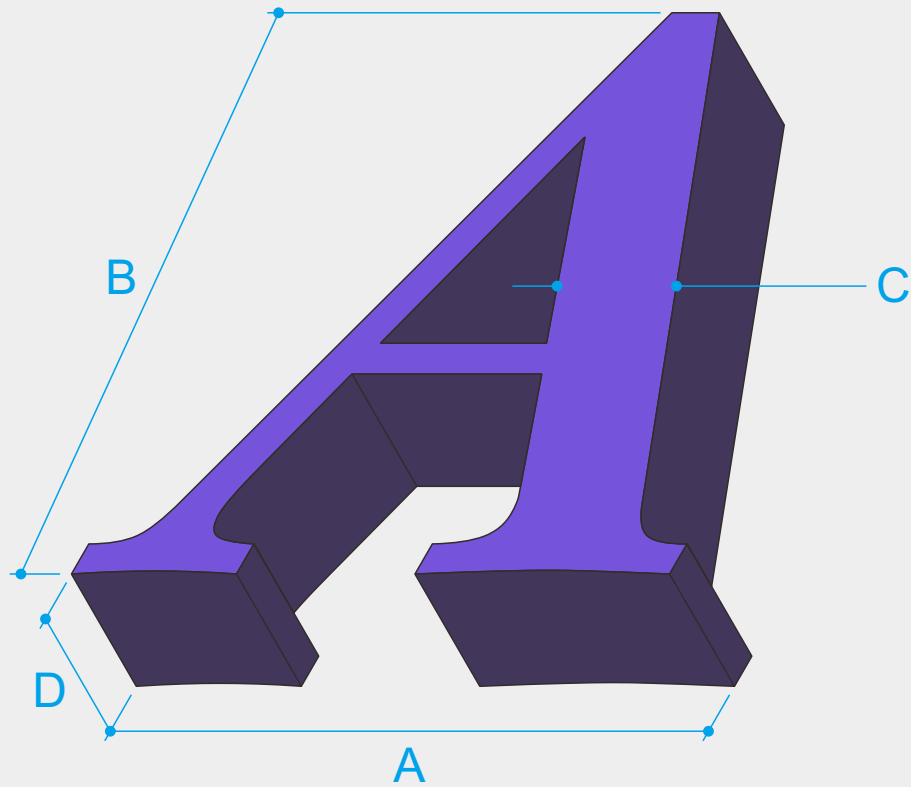

Lumi letter series

A001 / Front lit

Size A	50~900mm	Recommended Size : 100~300mm
Size B	50~900mm	Recommended Size : 100~300mm
Size C	10~150mm	Recommended Size : 15~70mm
Size D	25~50mm	Recommended Size : 25/30mm

A : Letter Width
 B : Letter Height
 C : Stroke Width
 D : Depth
 D1 : Upper Depth
 D2 : Lower Depth

Standard model of Acrylic Letter with special luminance acrylic illuminated by embedded DIP LED. It offers broad design possibilities with 10 LED color variations. Custom acrylic color. Custom painted color.