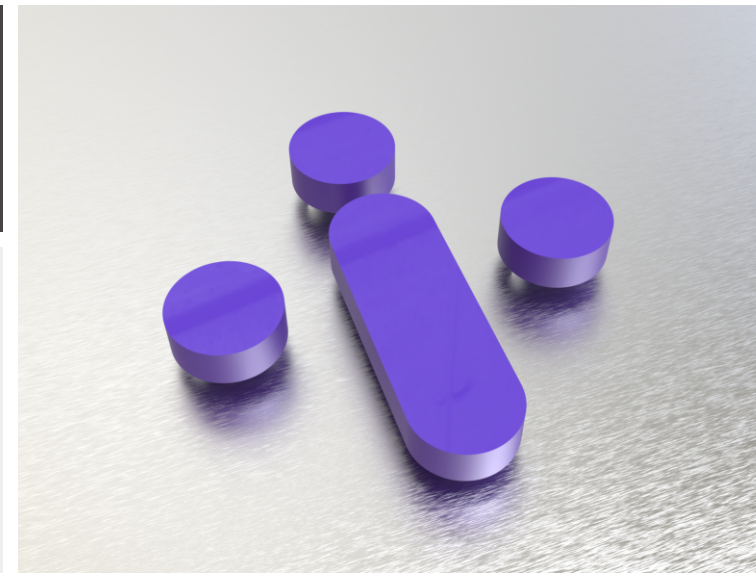

Lumi letter series

A001 / Front lit

Size A	50~900mm	Recommended Size : 100~300mm
Size B	50~900mm	Recommended Size : 100~300mm
Size C	10~150mm	Recommended Size : 15~70mm
Size D	25~50mm	Recommended Size : 25/30mm

A : Letter Width
 B : Letter Height
 C : Stroke Width
 D : Depth
 D1 : Upper Depth
 D2 : Lower Depth

Standard model of Acrylic Letter with special luminance acrylic illuminated by embedded DIP LED. It offers broad design possibilities with 10 LED color variations. Custom acrylic color. Custom painted color.

LED Color