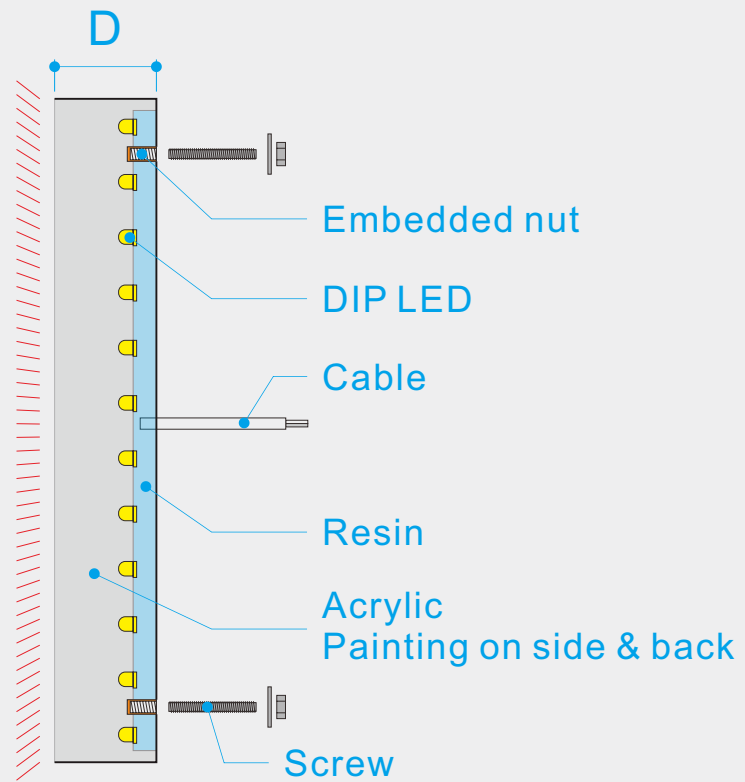

Lumi letter series

A001 / Front lit

Size A	50~900mm	Recommended Size : 100~300mm
Size B	50~900mm	Recommended Size : 100~300mm
Size C	10~150mm	Recommended Size : 15~70mm
Size D	25~50mm	Recommended Size : 25/30mm

A : Letter Width
 B : Letter Height
 C : Stroke Width
 D : Depth
 D1 : Upper Depth
 D2 : Lower Depth

Standard model of Acrylic Letter with special luminance acrylic illuminated by embedded DIP LED. It offers broad design possibilities with 10 LED color variations. Custom acrylic color. Custom painted color.

LED Color