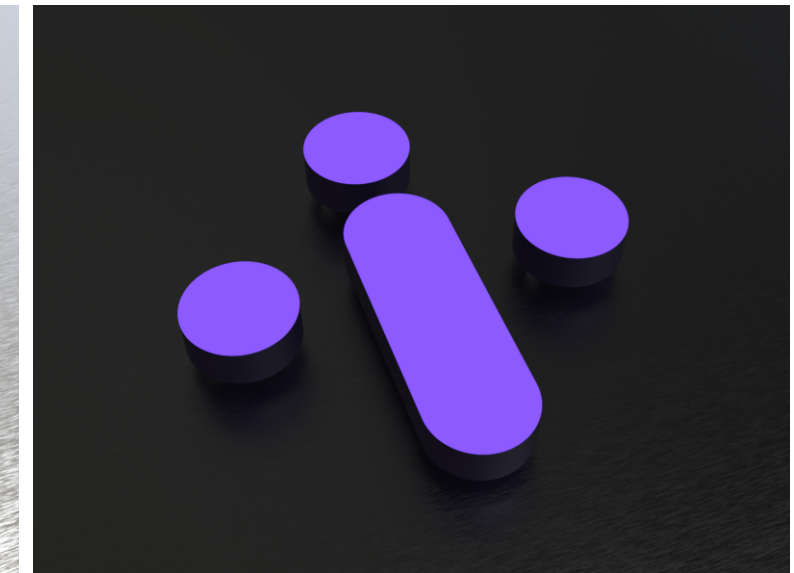

Lumi letter series

A001 / Front lit

Size A	50~900mm	Recommended Size : 100~300mm
Size B	50~900mm	Recommended Size : 100~300mm
Size C	10~150mm	Recommended Size : 15~70mm
Size D	25~50mm	Recommended Size : 25/30mm

A : Letter Width
 B : Letter Height
 C : Stroke Width
 D : Depth
 D1 : Upper Depth
 D2 : Lower Depth

Standard model of Acrylic Letter with special luminance acrylic illuminated by embedded DIP LED. It offers broad design possibilities with 10 LED color variations. Custom acrylic color. Custom painted color.

LED Color